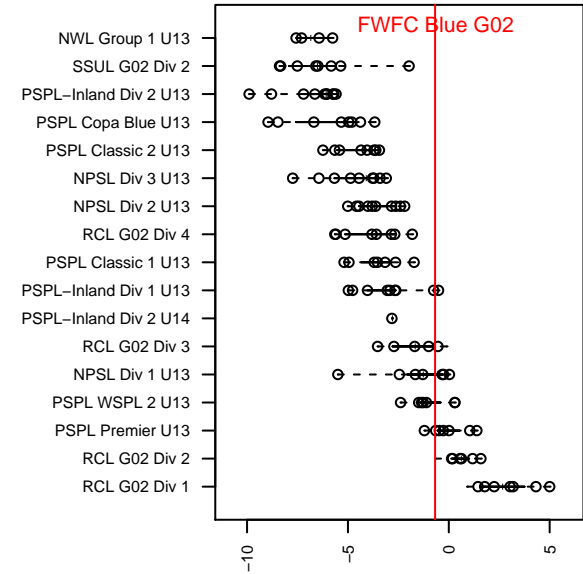

FWFC Blue G02

Federal Way FC
 Federal Way, WA
 G02 total strength=1054
 attack=2.35 defense=2.48
 fall league = RCL G02 Div 2, RCL G02 7V2
 spr league = Win RCL G02 Div 2

alt names used:
 FEDERAL WAY FC FWFC G02 BLUE (WA)
 Federal Way FC G02 Blue
 FWFC G02 Blue
 FWFC G02 Blue (A)
 FWFC G02 Blue (A)
 FWFC G02 Blue (A)
 FWFC G02 Blue (A)

**attack and defense variance (black dot)
relative to other teams
and top 10 in region**

**attack and defense rating
relative to others at age
and all opponents in last 13 months**

Performance relative to 13 month average