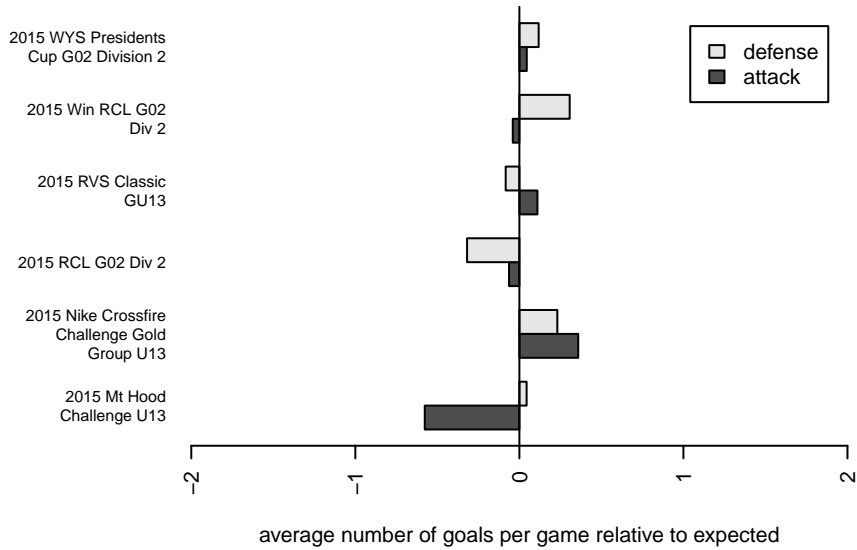

FWFC Blue G02

Federal Way FC
 Federal Way, WA
 G02 total strength=1054
 attack=2.35 defense=2.48
 fall league = RCL G02 Div 2, RCL G02 7V2
 spr league = Win RCL G02 Div 2

alt names used:
 FEDERAL WAY FC FWFC G02 BLUE (WA)
 Federal Way FC G02 Blue
 FWFC G02 Blue
 FWFC G02 Blue (A)
 FWFC G02 Blue (A)
 FWFC G02 Blue (A)
 FWFC G02 Blue (A)

Venues played:
 2015 RVS Classic GU13
 2015 Nike Crossfire Challenge Gold Group U13
 2015 Mt Hood Challenge U13
 2015 RCL G02 Div 2
 2015 RCL G02 7V2
 2015 Win RCL G02 Div 2
 2015 WYS Presidents Cup G02 Division 2

**attack and defense variance (black dot)
relative to other teams
and top 10 in region**

**attack and defense rating
relative to others at age
and all opponents in last 13 months**

Performance relative to 13 month average