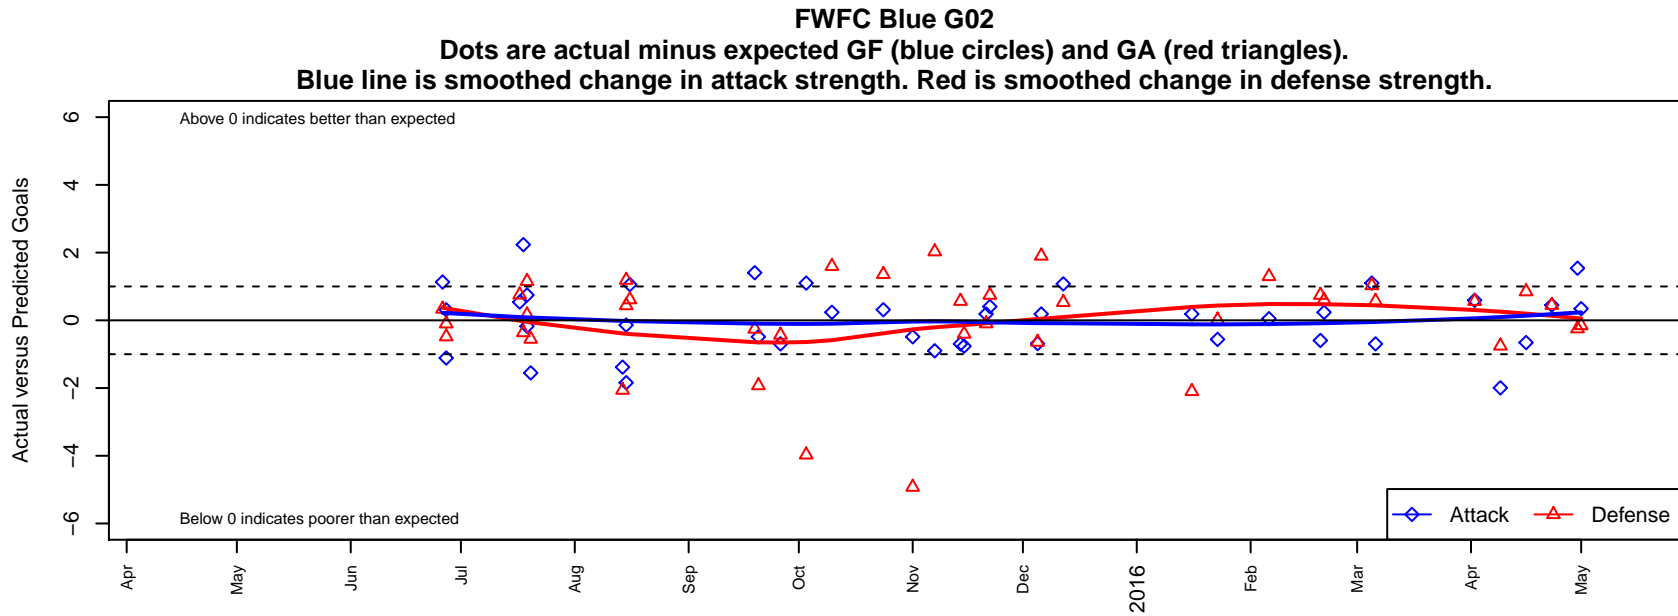

FWFC Blue G02

Federal Way FC
 Federal Way, WA
 G02 total strength=1054
 attack=2.35 defense=2.48
 fall league = RCL G02 Div 2, RCL G02 7V2
 spr league = Win RCL G02 Div 2

alt names used:
 FEDERAL WAY FC FWFC G02 BLUE (WA)
 Federal Way FC G02 Blue
 FWFC G02 Blue
 FWFC G02 Blue (A)
 FWFC G02 Blue (A)
 FWFC G02 Blue (A)
 FWFC G02 Blue (A)

**attack and defense variance (black dot)
relative to other teams
and top 10 in region**

**attack and defense rating
relative to others at age
and all opponents in last 13 months**

Performance relative to 13 month average