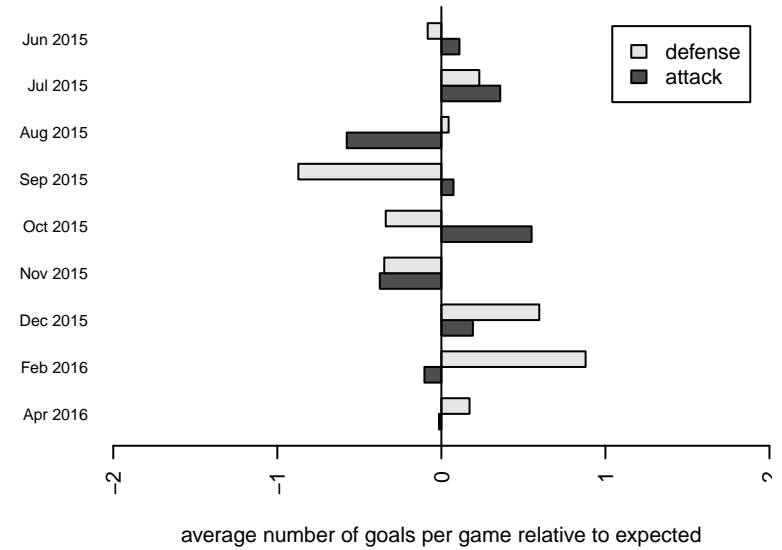

Performance relative to 13 month average