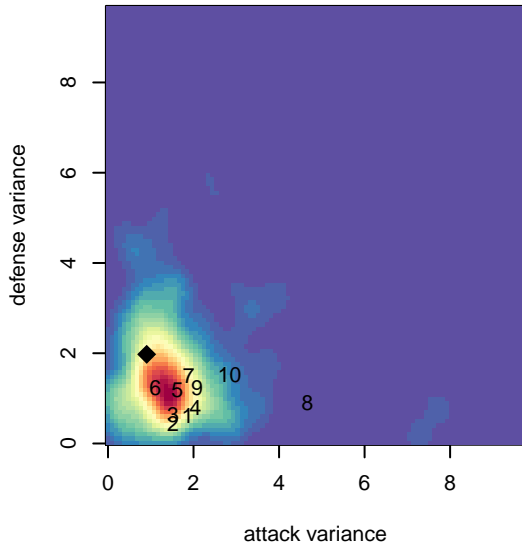

FWFC Blue G02

Federal Way FC
 Federal Way, WA
 G02 total strength=1054
 attack=2.35 defense=2.48
 fall league = RCL G02 Div 2, RCL G02 7V2
 spr league = Win RCL G02 Div 2

alt names used:
 FEDERAL WAY FC FWFC G02 BLUE (WA)
 Federal Way FC G02 Blue
 FWFC G02 Blue
 FWFC G02 Blue (A)
 FWFC G02 Blue (A)
 FWFC G02 Blue (A)
 FWFC G02 Blue (A)

**attack and defense variance (black dot)
relative to other teams
and top 10 in region**

**attack and defense rating
relative to others at age
and all opponents in last 13 months**

Performance relative to 13 month average